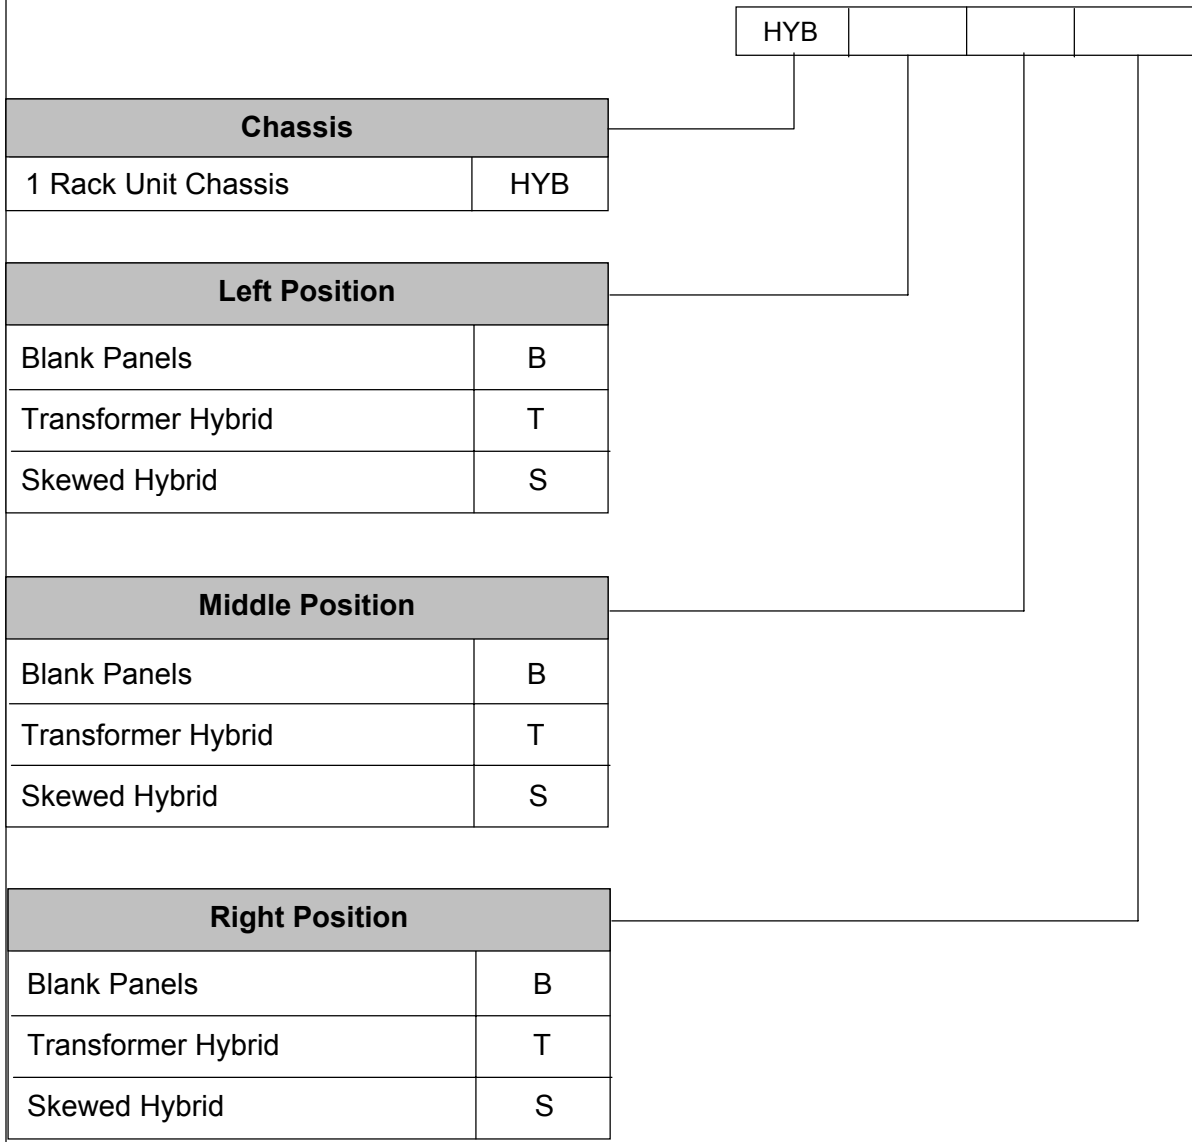

**RFL Model 9780/9785 One Rack Unit Hybrid Chassis  
Smart Number Ordering Information**

Note:  
Left, Middle, and Right chassis positions are as viewed from the front of the chassis

*Because RFL™ and Hubbell® have a policy of continuous product improvement, we reserve the right to change designs and specifications without notice.*